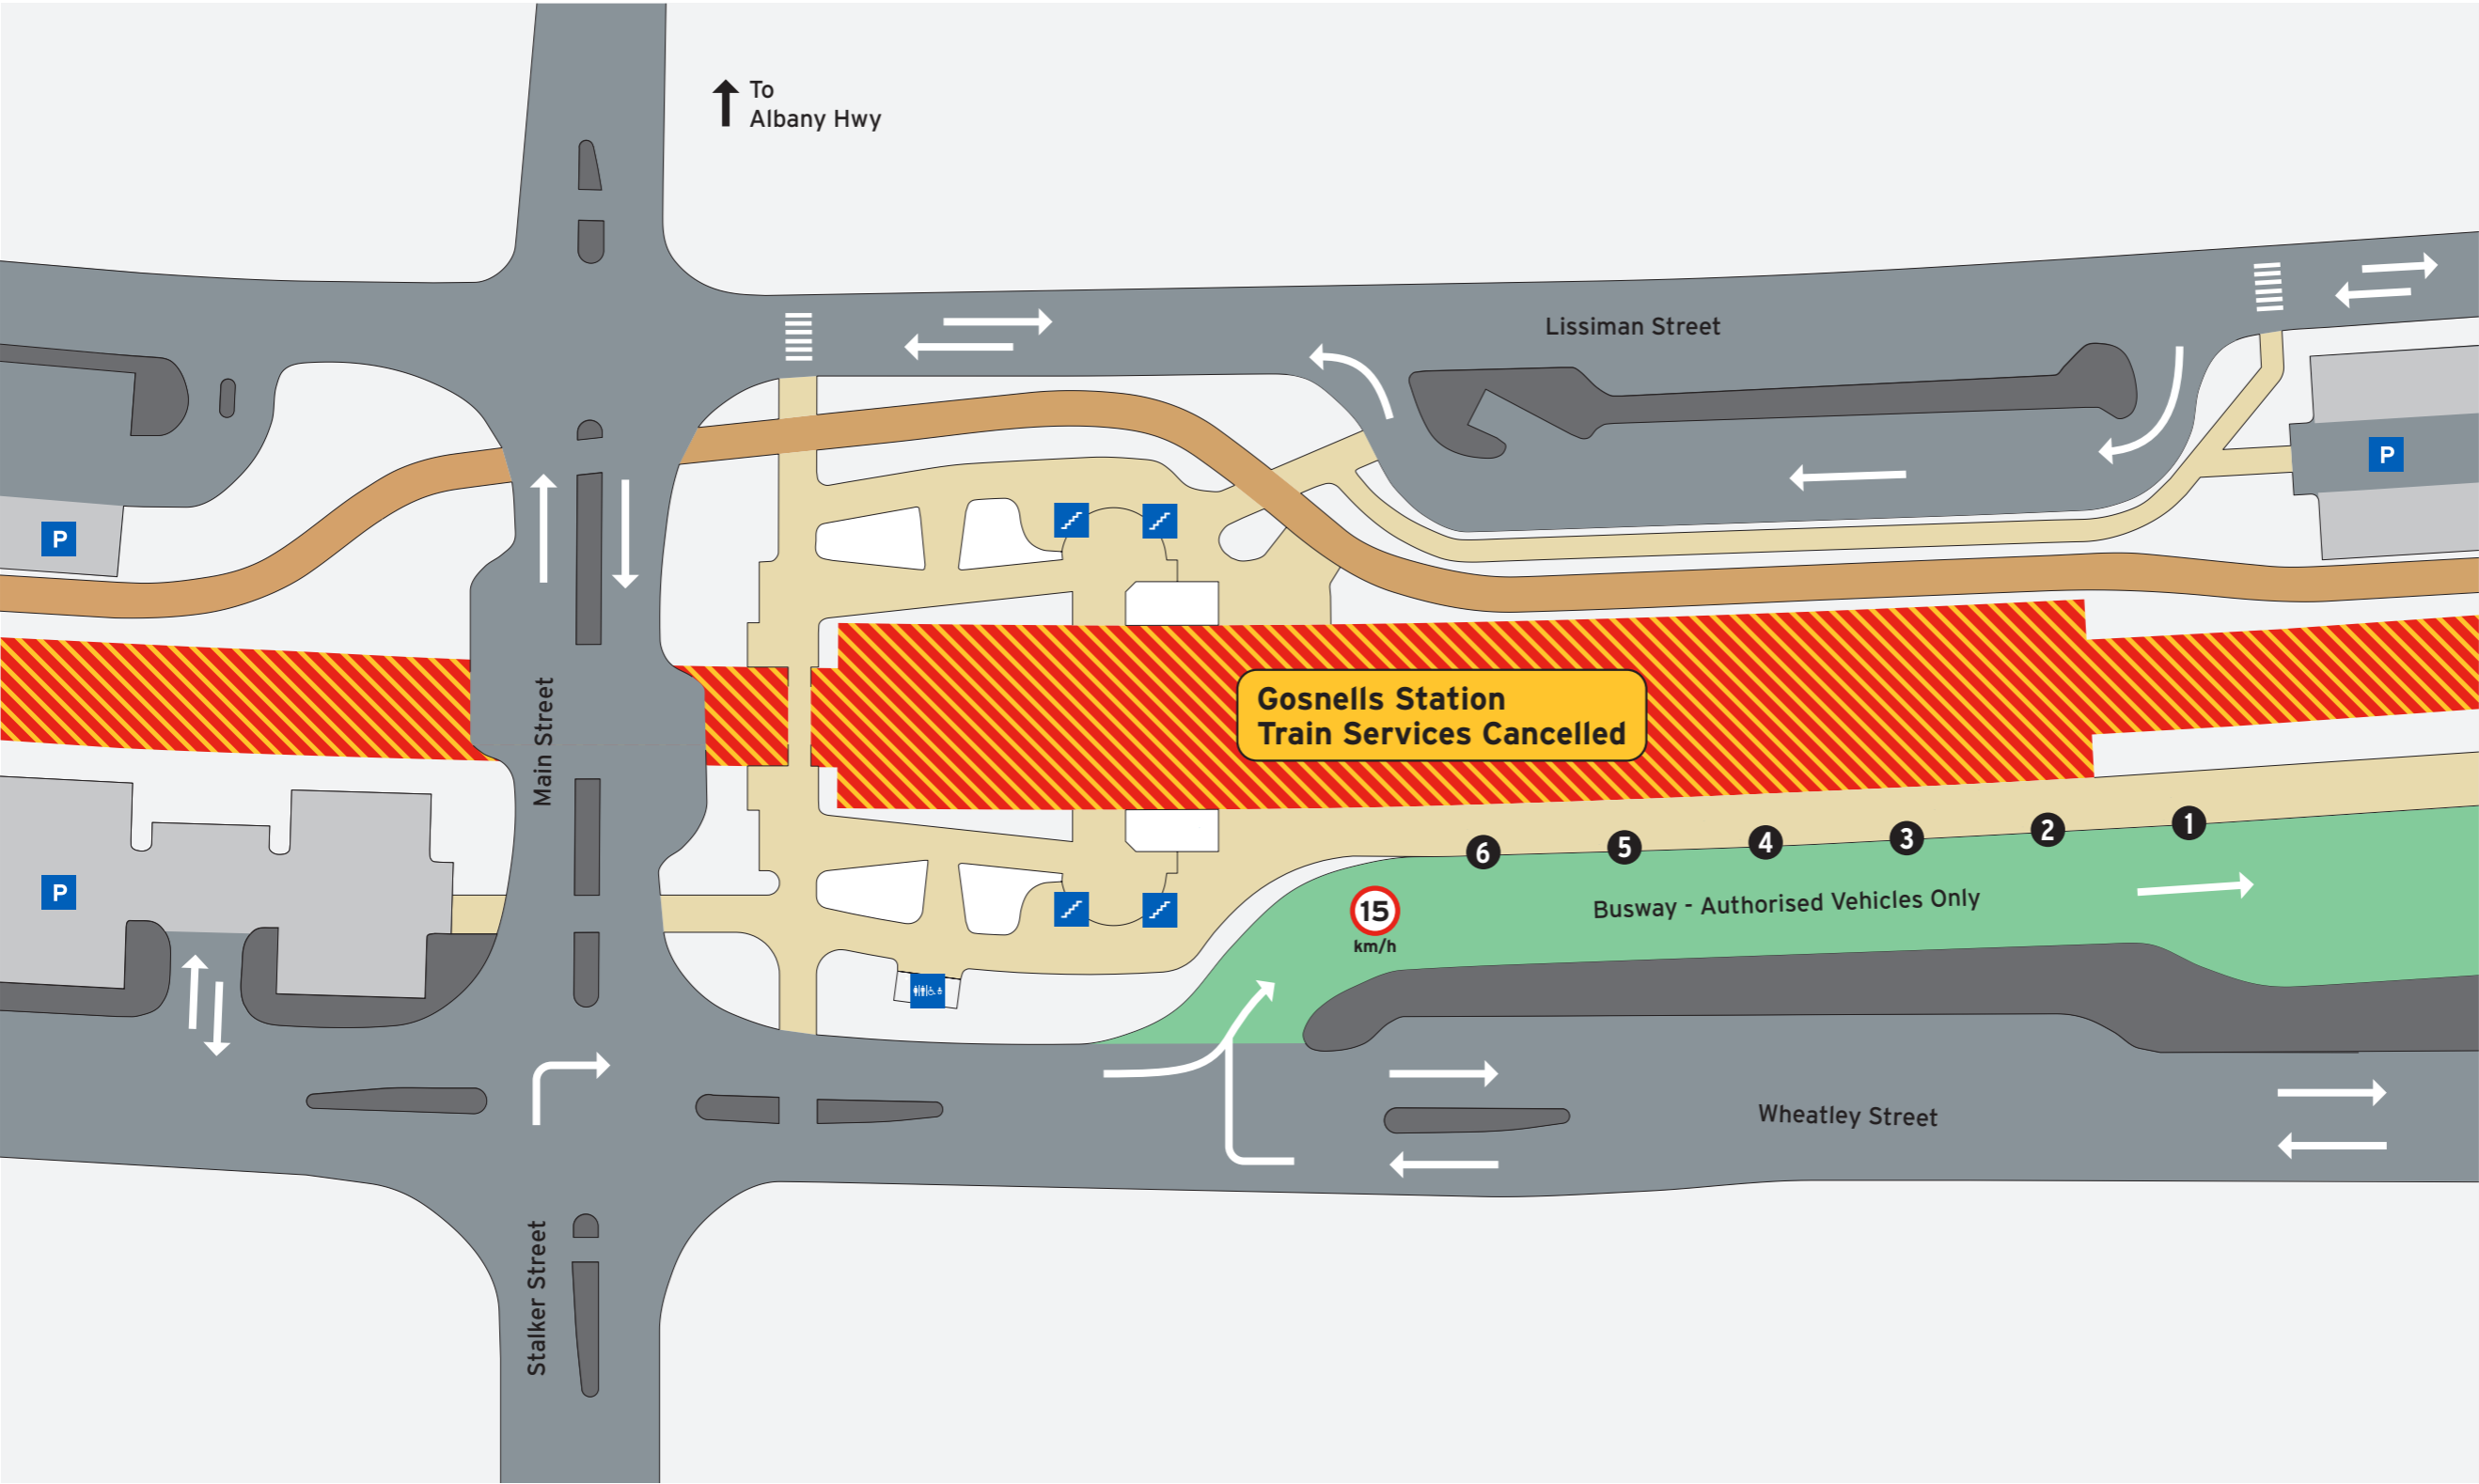

### Bus Stands

Stand	Route
10025	220, 221 to Perth
	651 to Perth Stadium
10184	220, 221, 651 to Armadale Stn
1	210, 211, 228
2	233
3	907 to Armadale
4	231, 232
5	907 to Perth
6	Set Down, 210, 211, 233 to Lumen Christi College

Legend

- Bus Stop
- Bus Stand Number
- Pedestrian Crossing Lights
- Transperth Parking
- Pathways
- Principal Shared Path
- Road
- Non-Accessible Area
- Train Line Closed
- Busway

**Bus Stands**

Stand	Route
1	210, 211, 228
2	233
3	907 to Armadale
4	231, 232
5	907 to Perth
6	Set Down, 210, 211, 233 to Lumen Chrisi College

**Legend**

North Point	Bus Stand Number	Transperth Parking	Road	Train Line Closed
Scale 0 10m	Stairs	Pathways	Non-Accessible Area	Busway
	Toilets - Male & Female Accessible Baby Change Room	Principal Shared Path		