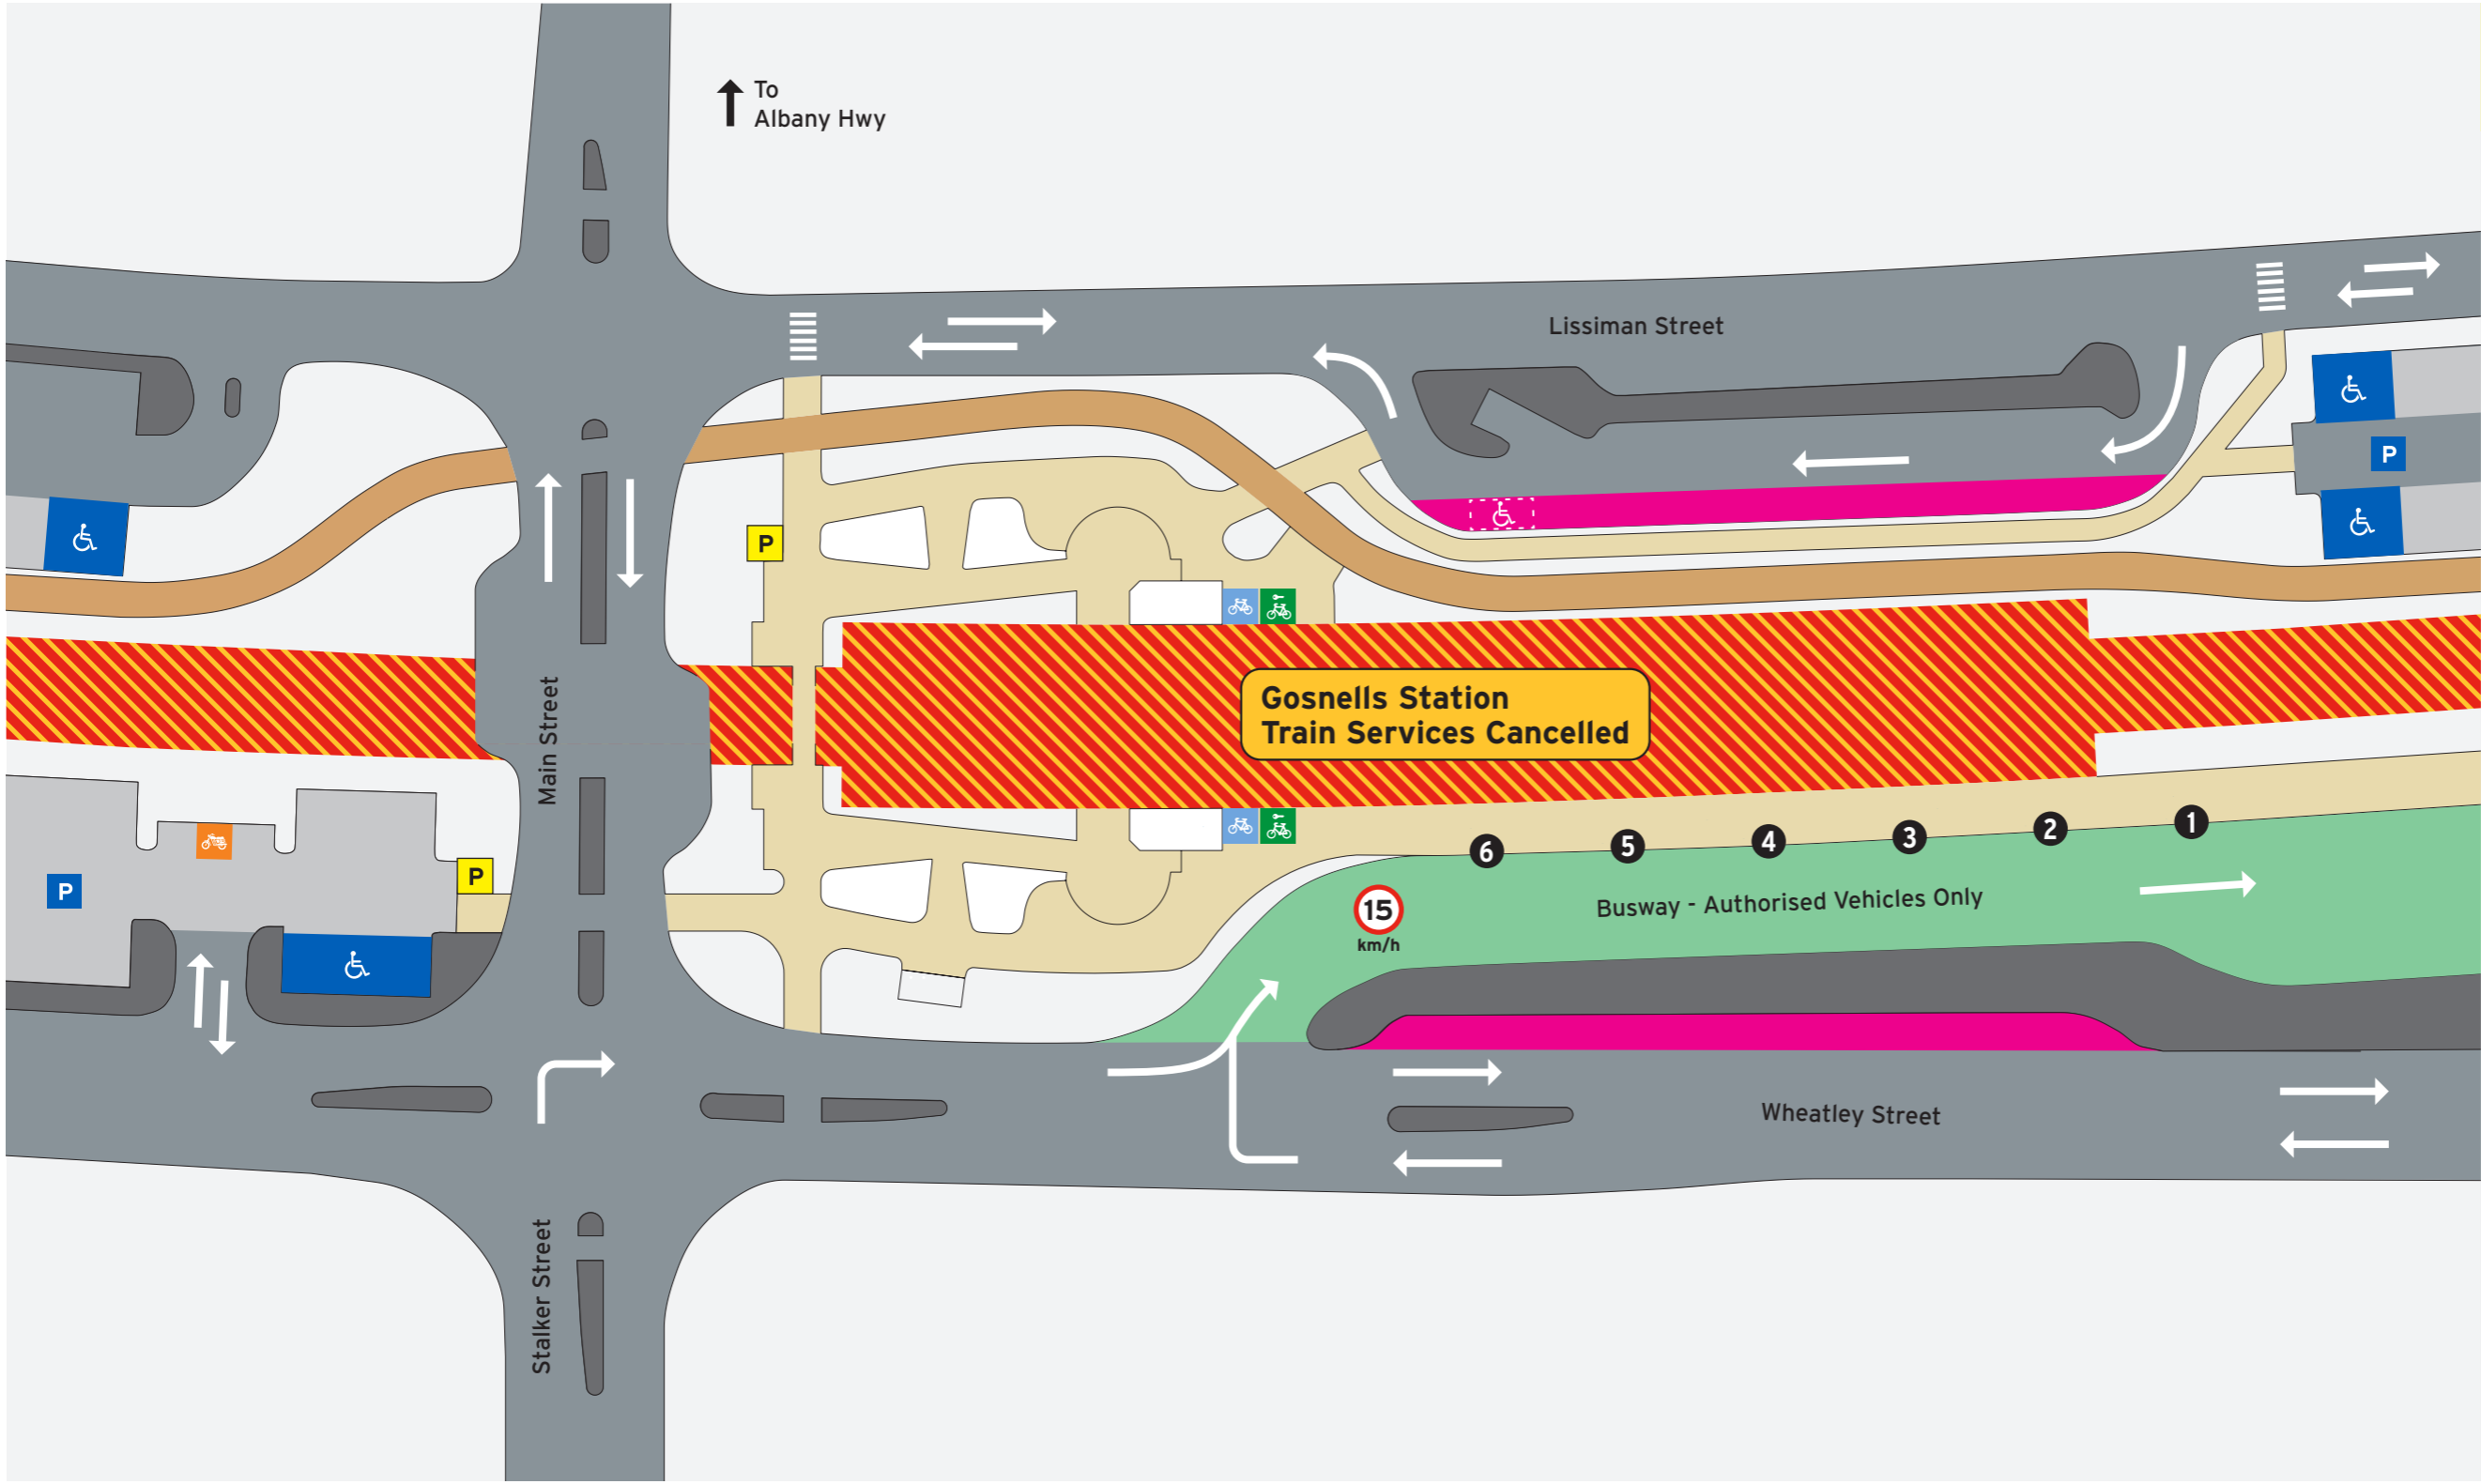

Legend

- Bus Stop
- Bus Stand Number
- Pedestrian Crossing Lights
- Transperth Parking
- Pathways
- Principal Shared Path
- Road
- Non-Accessible Area
- Train Line Closed
- Busway

**Bus Stands**

Stand	Route
1	210, 211, 228
2	233
3	907 to Armadale
4	231, 232
5	907 to Perth
6	Set Down, 210, 211, 233 to Lumen Chrisi College

**Legend**

North Point	Bus Stand Number	Transperth Parking	Road	Train Line Closed
Scale 0 10m	Stairs	Pathways	Non-Accessible Area	Busway
	Toilets - Male & Female Accessible Baby Change Room	Principal Shared Path		